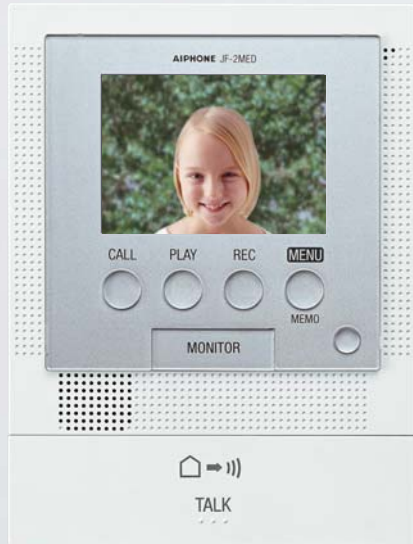

Supports up to **2 Door Stations** and **3 Inside Stations**.

Provides additional features for greater security and better communication.

Picture Memory

Voice Memo

Message for Entrance

Only 32mm

The enhanced system supports up to 2 Door Stations and 3 Inside Stations with the addition of these features: Picture Memory to record visitors, Voice Memo to leave messages at the inside monitor and Message for Entrance to record a message for visitors when speaking to them is not appropriate. All these features in a monitor that's only 32mm thick!

Picture Memory is available both manually & automatically.

If a call is received from Video Door Station, the unit starts recording automatically. You can also start recording by pressing the REC button manually.