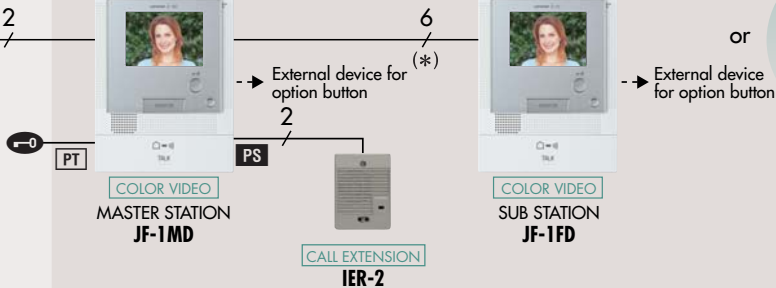

INSIDE STATION

COLOR VIDEO
MASTER STATION
JF-1MD

COLOR VIDEO
SUB STATION
JF-1FD

(*) Room-to-room communication is not available.

JBW-BA Long distance adaptor

- Extends wiring distance to video monitors from 100m up to 350m.

Use specified cable for JBW-BA.

- 1.0mm Ø to 1.2mm Ø
- Insulation: PE (polyethylene) (never PVC)