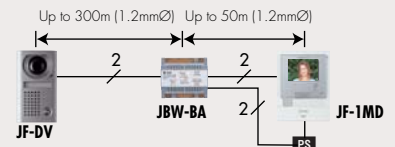

PS : Power supply PS-1820DIN, PS-1820S, PS1820UL, PS-1820, PS-1810DIN PT : AC transformer