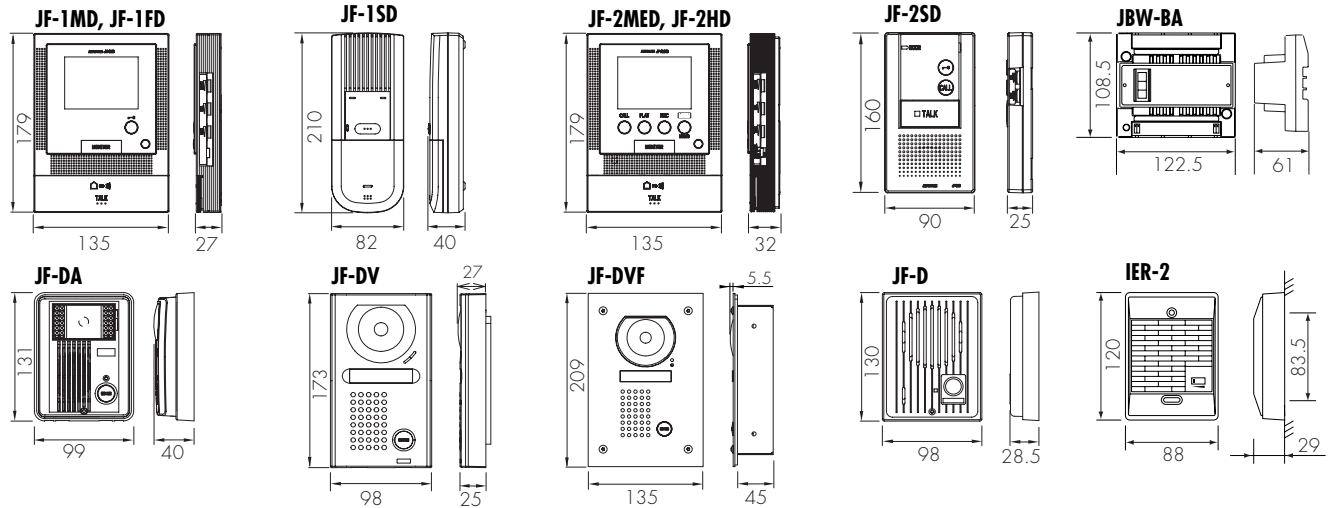

CAMERA POSITION & IMAGE VIEW AREA

The camera angle can be adjusted to 3 levels (JF-DA only)

Image view area (JF-DV, JF-DVF, JF-DA)

JF-DV, JF-DA, JF-DVF

JF-DA only

JF-DA only

UNIT DIMENSIONS

SPECIFICATIONS