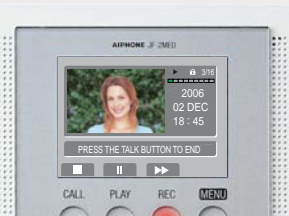

Play

- Plays 8 shots continuously so that you can see them as a moving image. Pausing and frame-by-frame playing are also available.